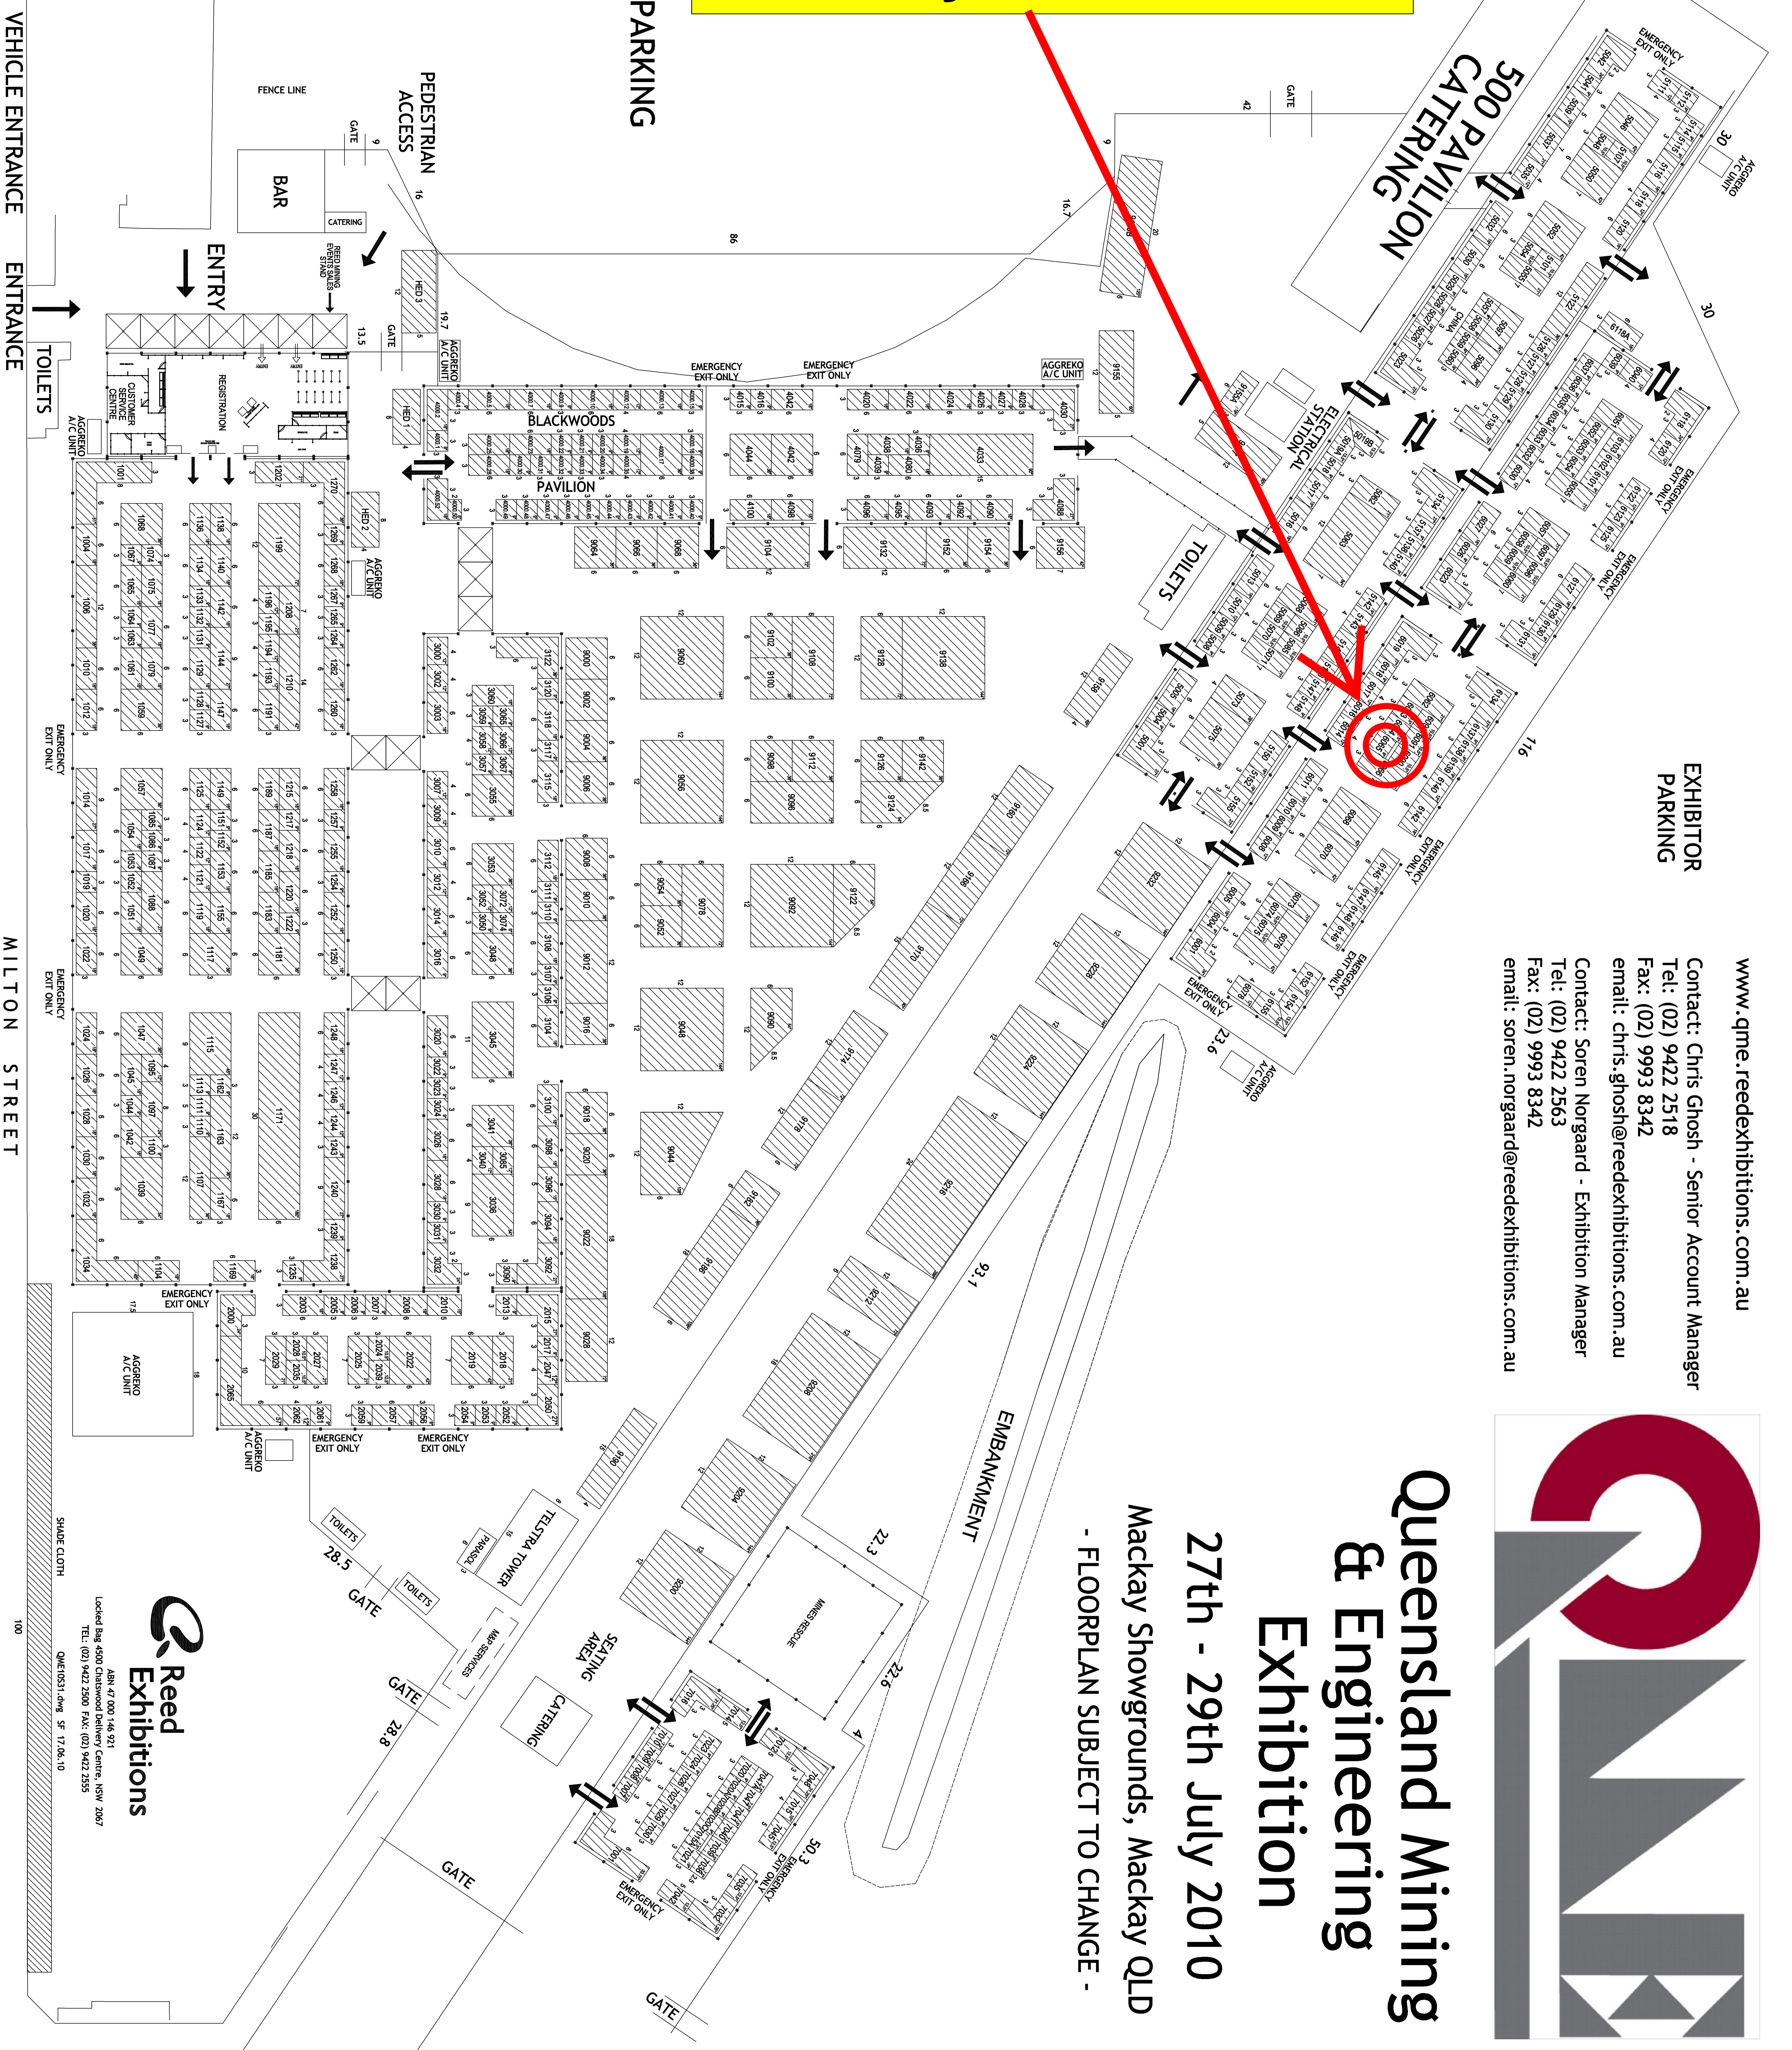

OEM Dynamics 6065

**EXHIBITOR
PARKING**

www.qme.reedexhibitions.com.au
Contact: Chris Ghosh - Senior Account Manager
Tel: (02) 9422 2518
Fax: (02) 9993 8342
email: chris.ghosh@reedexhibitions.com.au
Contact: Soren Norgaard - Exhibition Manager
Tel: (02) 9422 2563
Fax: (02) 9993 8342
email: soren.norgaard@reedexhibitions.com.au